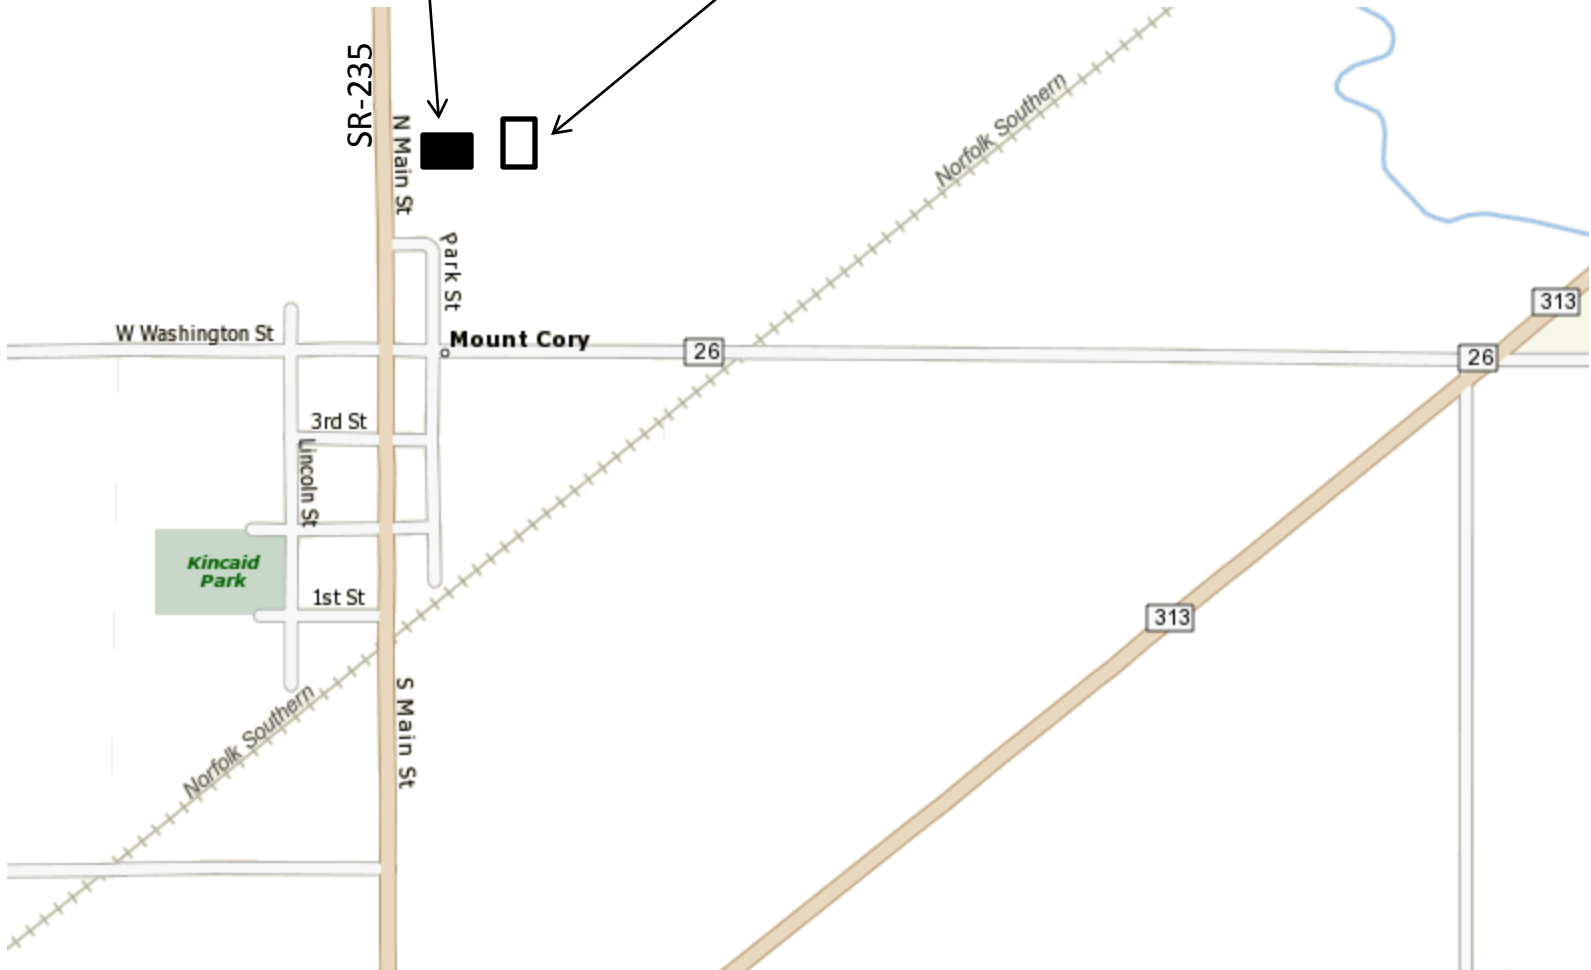

Cory Rawson Soccer U15-U19 Field Location

Masonic
Lodge

Field location

Drawing Not To Scale