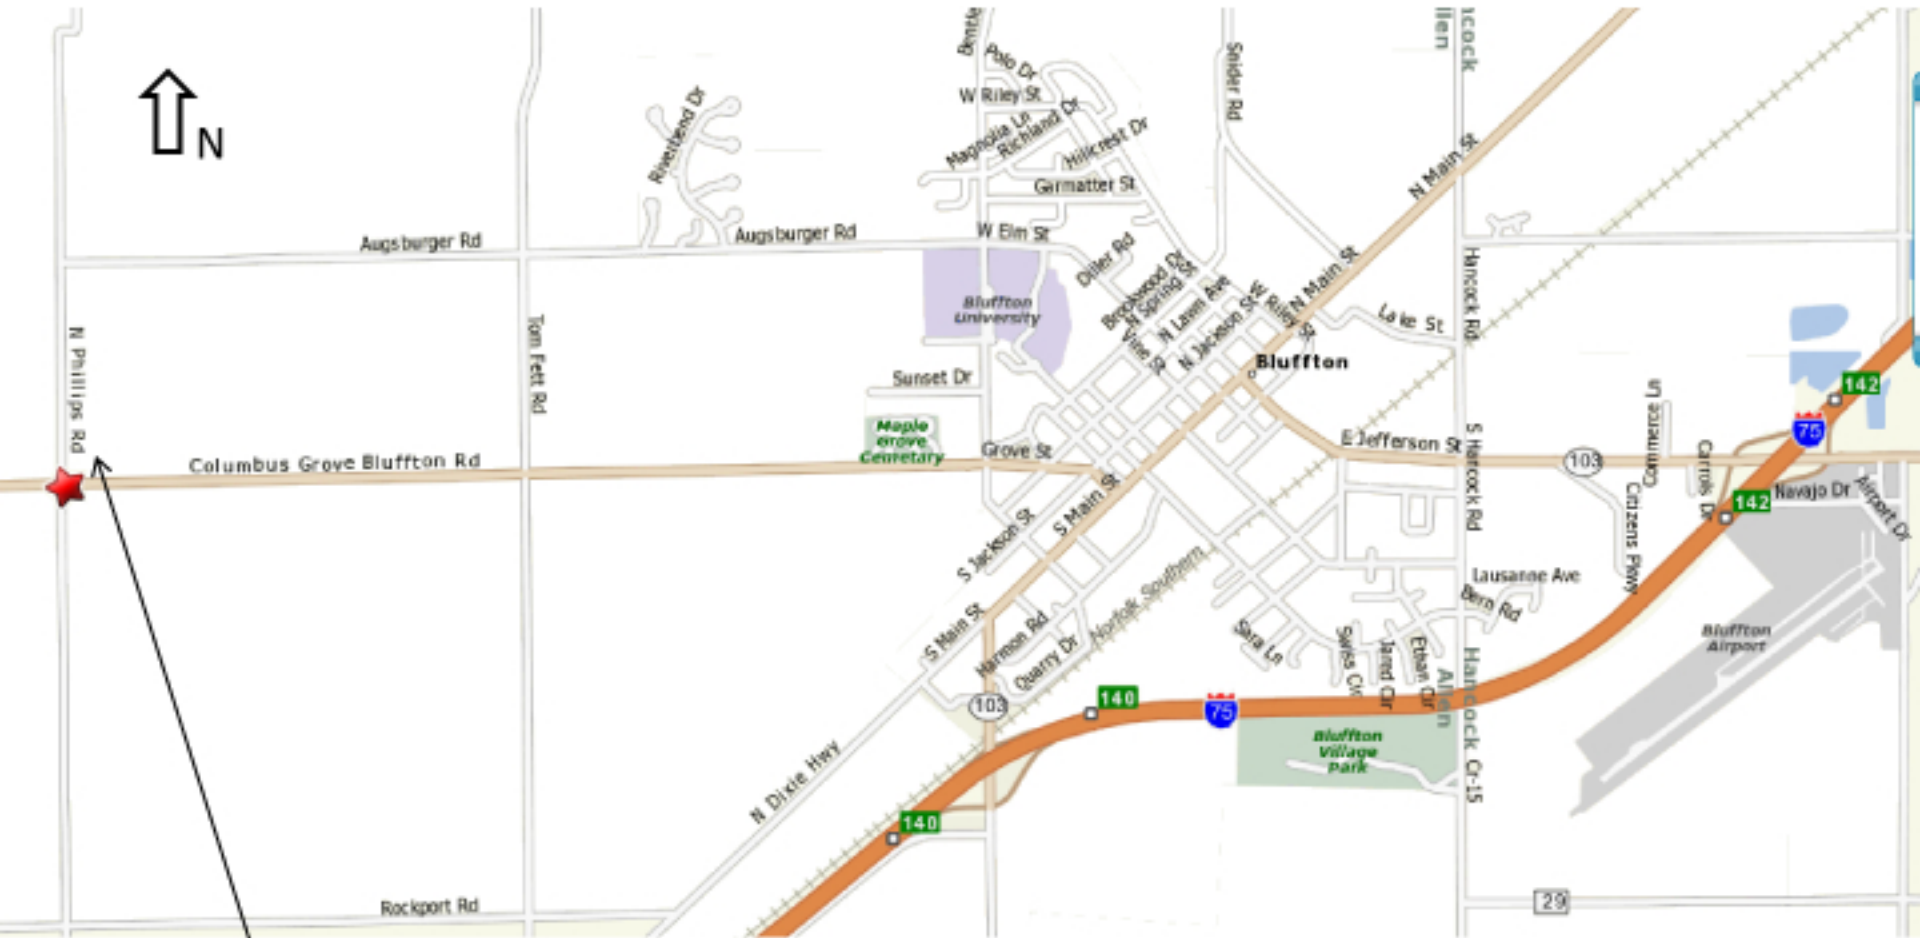

Bluffton Soccer ONLY U8 Field Location

Field location: Ebenezer Mennonite Church
8905 Columbus Grove Rd.

Exit I-75 (exit 142), turn toward Bluffton (NE)
Onto E Jefferson St(OH-103). Turn left onto Main St.
Turn right onto Grove St.
Grove St becomes Columbus Grove Rd.

Drawing Not To Scale